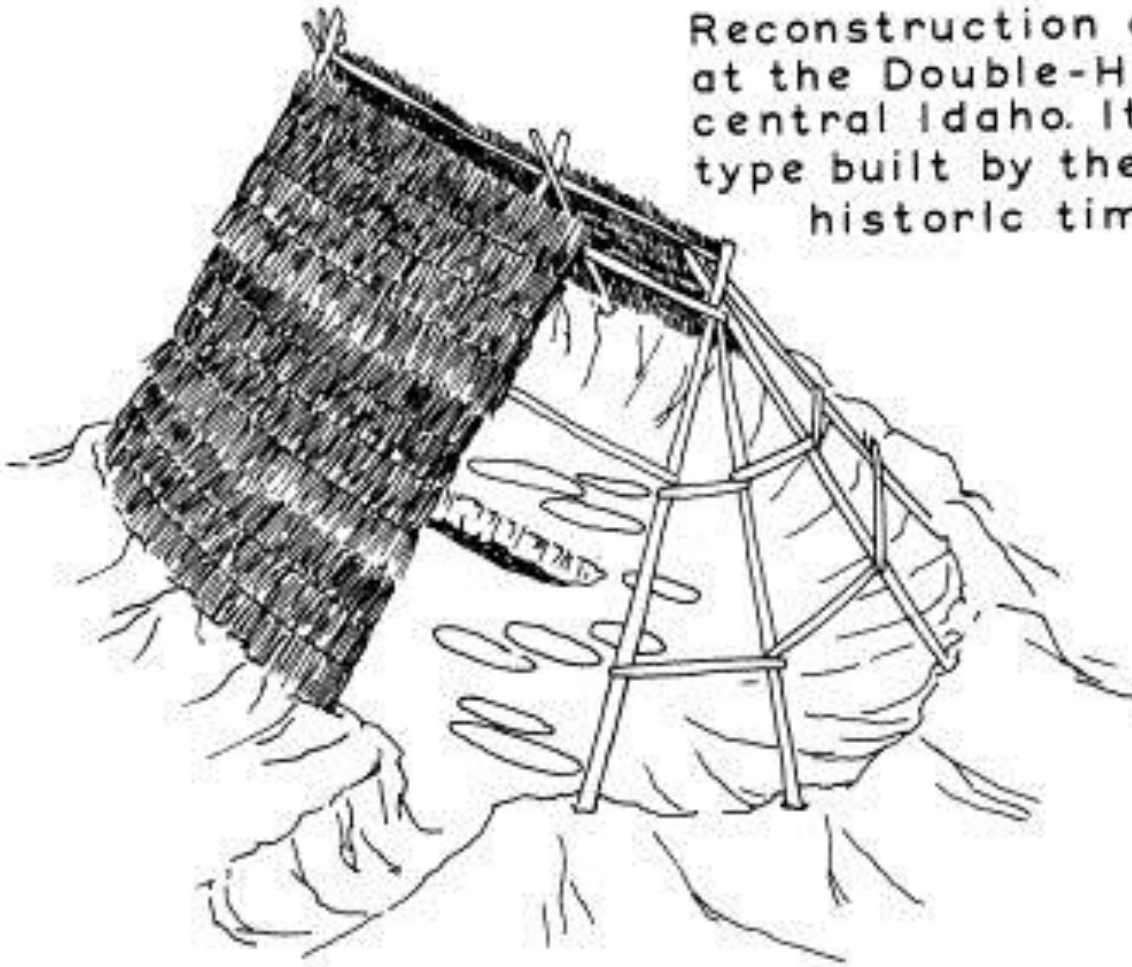

Great Basin and Columbia Plateau Regions in the western United States

The Nez Perce settled on the Columbia plateau between the Cascade Mountains and the Rocky Mountains.

A plateau is a high, steep sided area rising above the surrounding land.

**The Nez Perce
used to long
prairie grass to
weave mats and
baskets.**

Reconstruction of a mat lodge at the Double-House site, north-central Idaho. It resembles the type built by the Nez Percé in historic times.