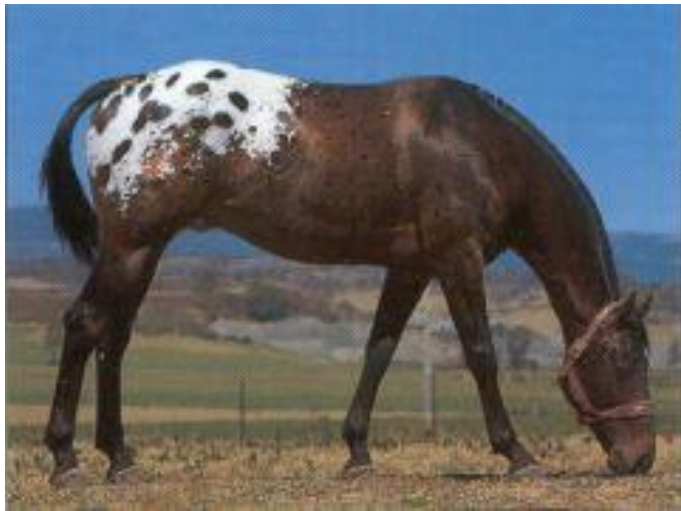

In the spring, the Nez Perce caught salmon in the rivers.

They also hunted in the forests for elk, sheep, and other animals.

The Nez Perce wore shirts, leggings, and breech cloths made out of animal skins and jewelry made out of animal bones and elk teeth.

They made tools out of wood, animal bones, animal antlers, and rocks.

Bowls and spoons were cut from the long horn sheep horns – already curved.

The Nez Perce carved canoes out of logs. They would use the canoes to travel the many rivers.

In the 1700s, the Nez Perce acquired horses. They raised the horses on the top of the plateau, and had one of the largest herds in North America.

Horses allowed the Nez Perce to travel farther and faster, and to carry a heavier load. They began traveling farther to hunt, and traveled to neighboring tribes and trading posts to trade goods.