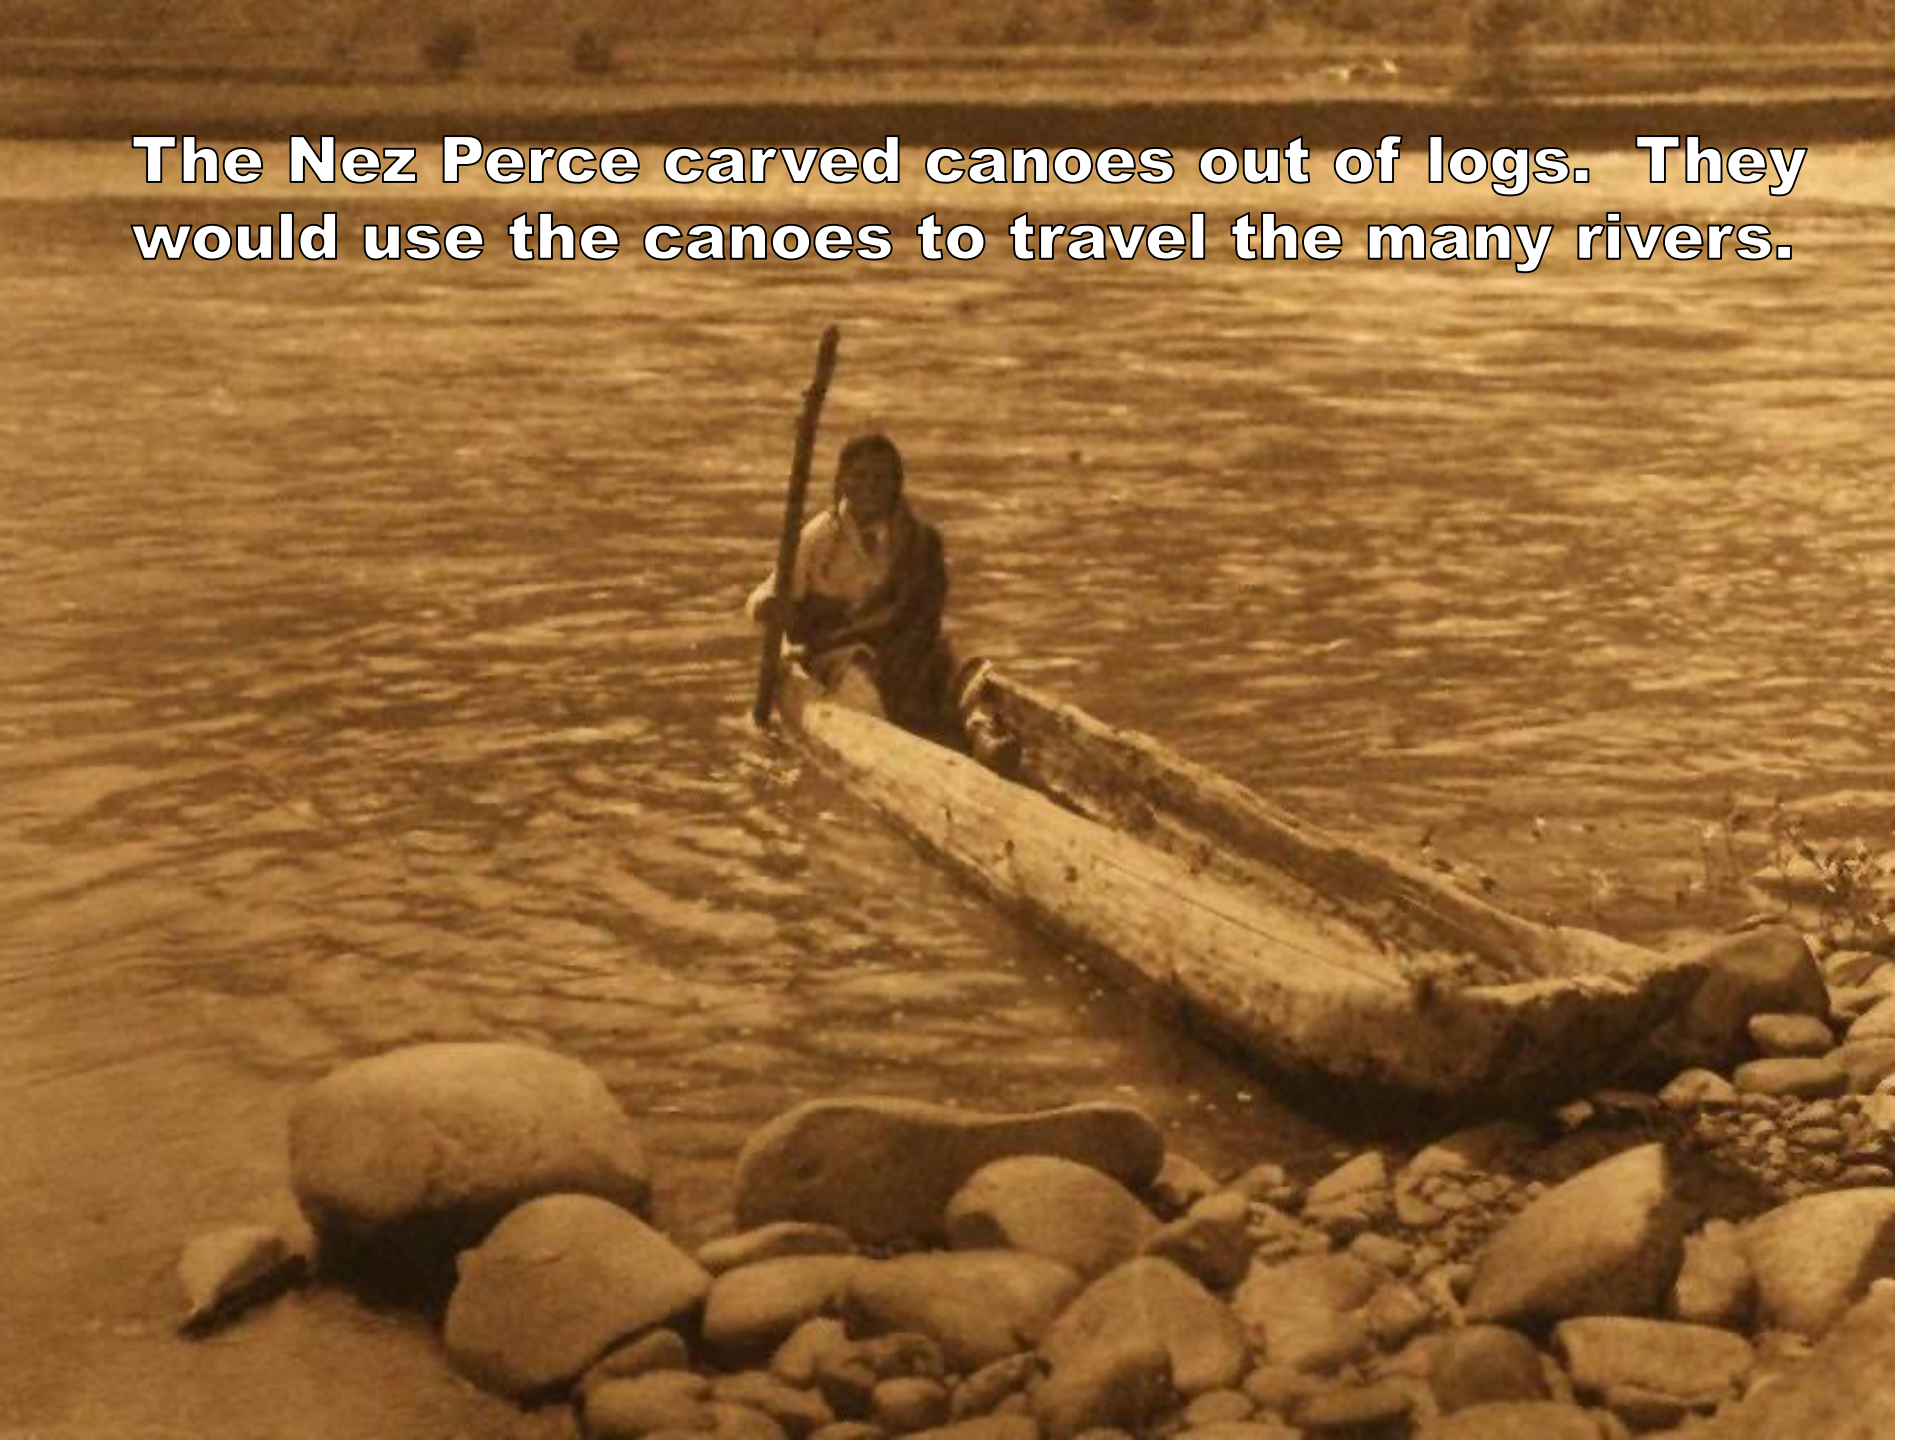

In the spring, the Nez Perce caught salmon in the rivers.

They also hunted in the forests for elk, sheep, and other animals.

The Nez Perce wore shirts, leggings, and breech cloths made out of animal skins and jewelry made out of animal bones and elk teeth.

In the 1700s, the Nez Perce acquired horses. They raised the horses on the top of the plateau, and had one of the largest herds in North America.

Horses allowed the Nez Perce to travel farther and faster, and to carry a heavier load. They began traveling farther to hunt, and traveled to neighboring tribes and trading posts to trade goods.