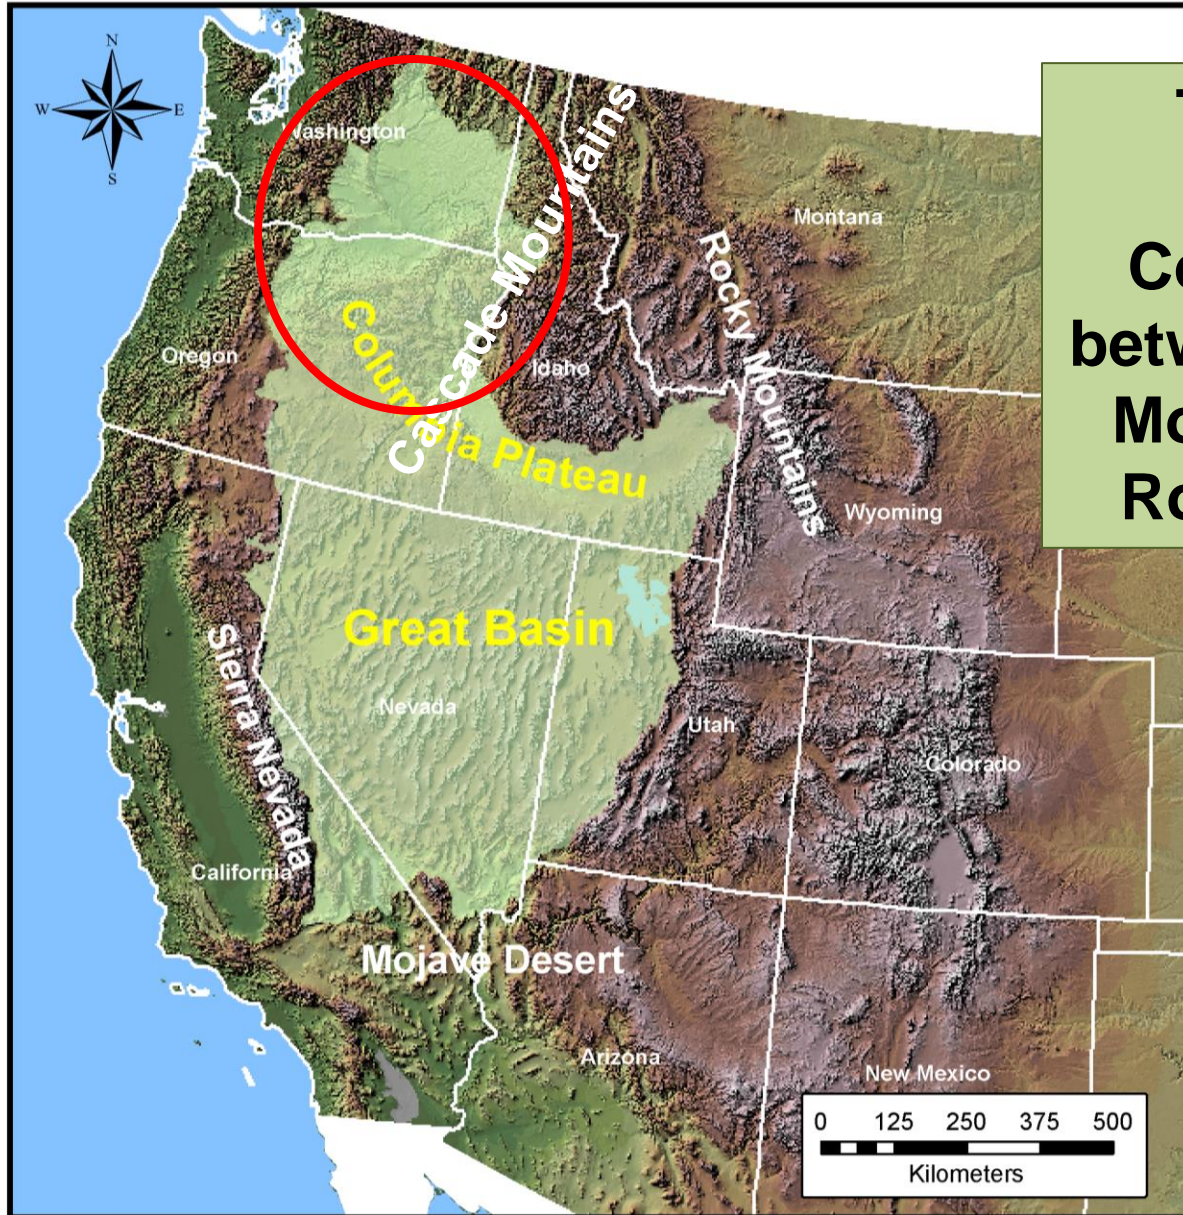

Nez Perce of the Northwest Plateau

SS4H1 The student will describe how early Native American cultures developed in North America.

- a. Locate where Native Americans settled
- b. Describe how Native Americans used their environment to obtain food, clothing, and shelter.

Great Basin and Columbia Plateau Regions in the western United States

The Nez Perce settled on the Columbia plateau between the Cascade Mountains and the Rocky Mountains.

A plateau is a high, steep sided area rising above the surrounding land.

The top of the plateau was mostly flat and covered with thick prairie grasses.

Many rivers are found in the valleys of the region. The area around the rivers is a thick forest. The Nez Perce used the rivers and forests for food, shelter, and clothing.

The difference in altitude between the river valleys and the top of the plateau meant a difference in temperature and climate. This benefited the Nez Perce because it gave them a longer period of time to find the plants that they ate. Plants found in both locations might bloom at different times. It also increased their resources because different plants and animals could also be found in each location.